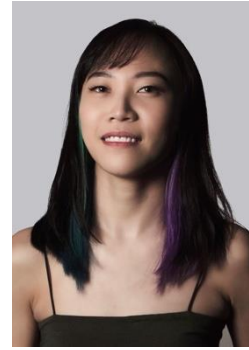

**TAN RUI SHAN****Narrator**

Known as the chilli padi on stage and an igniter at heart, Rui Shan is a multi-faceted theatre practitioner who always carries an infectious, passionate and playful energy wherever she goes. She hopes to keep sharing important stories through her art and empower the young to be their best selves.

**JOLENE TAN****Author**

Jolene Tan is a writer and activist who lives in Singapore with her partner, child, two bunnies and a rotating cast of bugs in jars. She has also lived in the UK, the US and Germany. *Saturday's Surprisingly Super-Duper Lesson* is her first picture book. Her novel *A Certain Exposure* was published by Epigram Books in 2014.